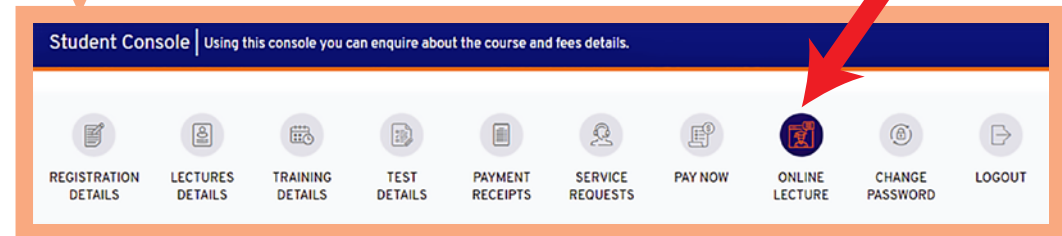

**2** Click **Student Portal**

**3** Enter Registration id & password

**4** Click on **online lectures** icon

Lectures available in Arabic, English & Urdu.

**5** Click on **"Generate"** to get your One-Time Password (OTP) as SMS

Enter OTP sent to your registered mobile number

Online Lectures

Enter OTP

Your OTP is sent to you registered mobile number.

Select the options within the lecture

**Traffic Signs (LMV)**  
with Faisal Ismail ☆☆☆☆ 128 👤