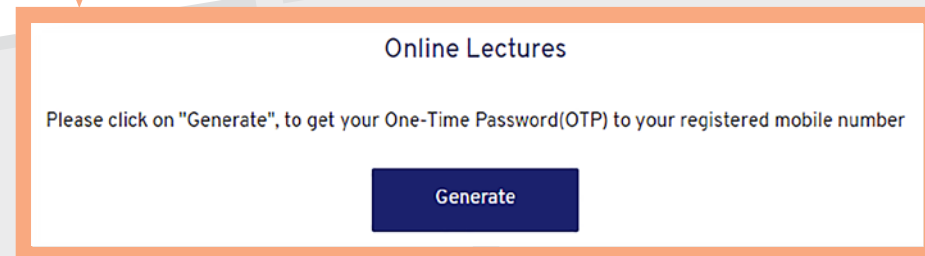

**2** Click **Student Portal**

**3** Enter Registration id & password

**4** Click on **online lectures** icon

Lectures available in Arabic, English & Urdu.

**5** Click on **"Generate"** to get your One-Time Password (OTP) as SMS

Enter OTP sent to your registered mobile number

Online Lectures

Enter OTP

Your OTP is sent to you registered mobile number.

Select the options within the lecture

**Traffic Signs (LMV)**  
with Faisal Ismail ☆☆☆☆ 128 👤