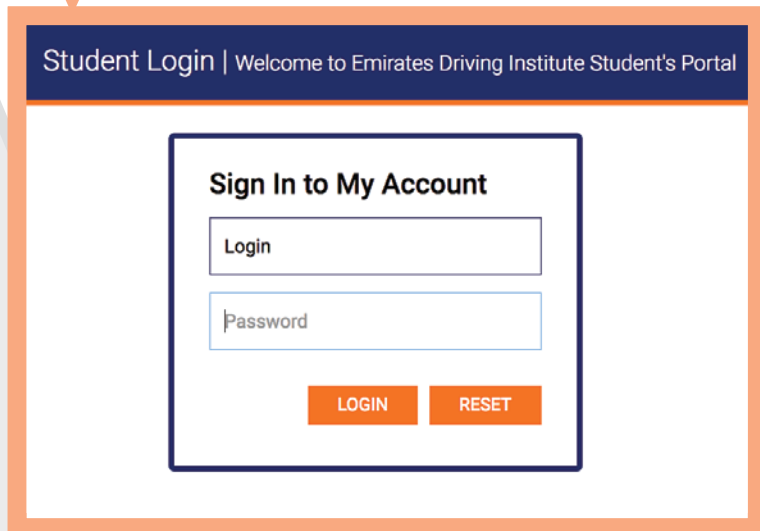

**2** Click **Student Portal**

**3** Enter Registration id & password

**4** Click on **online lectures** icon

Lectures available in Arabic, English & Urdu.

**5** Click on **"Generate"** to get your One-Time Password (OTP) as SMS

Enter OTP sent to your registered mobile number

Online Lectures

Enter OTP

Your OTP is sent to you registered mobile number.

Select the options within the lecture

**Traffic Signs (LMV)**  
with Faisal Ismail ☆☆☆☆ 128 👤