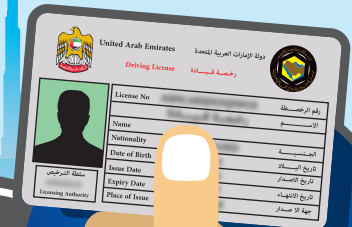

Obtain clearance certificate & then collect your UAE Driving License

15

Book & attend independent training (2 hrs. for 20 hrs. & 1 hr. for 15/10 hrs. student)

12

Book & attend highway training (2 hrs for 20 hrs. & 1 hr. for 15/10 hrs. student)

13

PASS

**Congratulations**  
**Drive Safely**